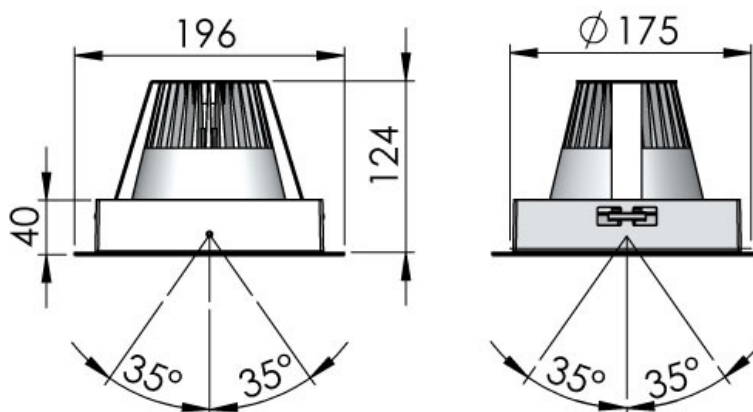

FIRST SINGLE DL

Input Power	CRI & CCT Options	Cooling	Installation Type	Material	Warranty	Beam Angles	Luminaire Color
110 – 130V	CRI 80+ 3000K, 4000K, 5000K	Passive Cooling	Recessed, Ceiling Mounted Luminaire	Powder Painted Die-Cast Aluminum	50 000h Or 5 Years	1206 COB/ 1212 COB:	White (RAL 9016)
220 – 240V	CRI 90+ 2700K B.BBL, 3000K B.BBL, 3500K B.BBL, 4000K					S 10°/20° NFL 24°/ - FL 30°/40° WFL 50°/60°	Silver (Ca. RAL 9006)
							Black (RAL 9005)

Output Current /
Module Wattage /
Luminaire Wattage:

	LED Module: Citizen CLU038-1206				Power: 250mA – 1200mA		
	CRI 80+ 3 000K	CRI 80+ 4 000K	CRI 80+ 5 000K	CRI 90+ 2 700K Below BBL	CRI 90+ 3 000K Below BBL	CRI 90+ 3 500K Below BBL	CRI 90+ 4 000K
500mA / 18W / 20W	2 725Lm	2 800Lm	2 850Lm	2 050Lm	2 125Lm	2 175Lm	2 325Lm
900mA / 33W / 35W	4 425Lm	4 550Lm	4 625Lm	3 325Lm	3 475Lm	3 550Lm	3 750Lm
1050mA / 39W / 43W	4 975Lm	5 125Lm	5 200Lm	3 725Lm	3 900Lm	3 975Lm	4 225Lm

	LED Module: Citizen CLU048-1212				Power: 250mA – 1400mA		
700mA / 24W / 28W	3 900Lm	4 025Lm	4 100Lm	2 950Lm	3 075Lm	3 125Lm	3 325Lm
1050mA / 36W / 41W	5 575Lm	5 750Lm	5 825Lm	4 200Lm	4 375Lm	4 450Lm	4 750Lm
1400mA / 50W / 55W	7 000Lm	7 200Lm	7 300Lm	5 250Lm	5 500Lm	5 600Lm	5 950Lm

IP20

LED Design | Made In Finland

LIVAL